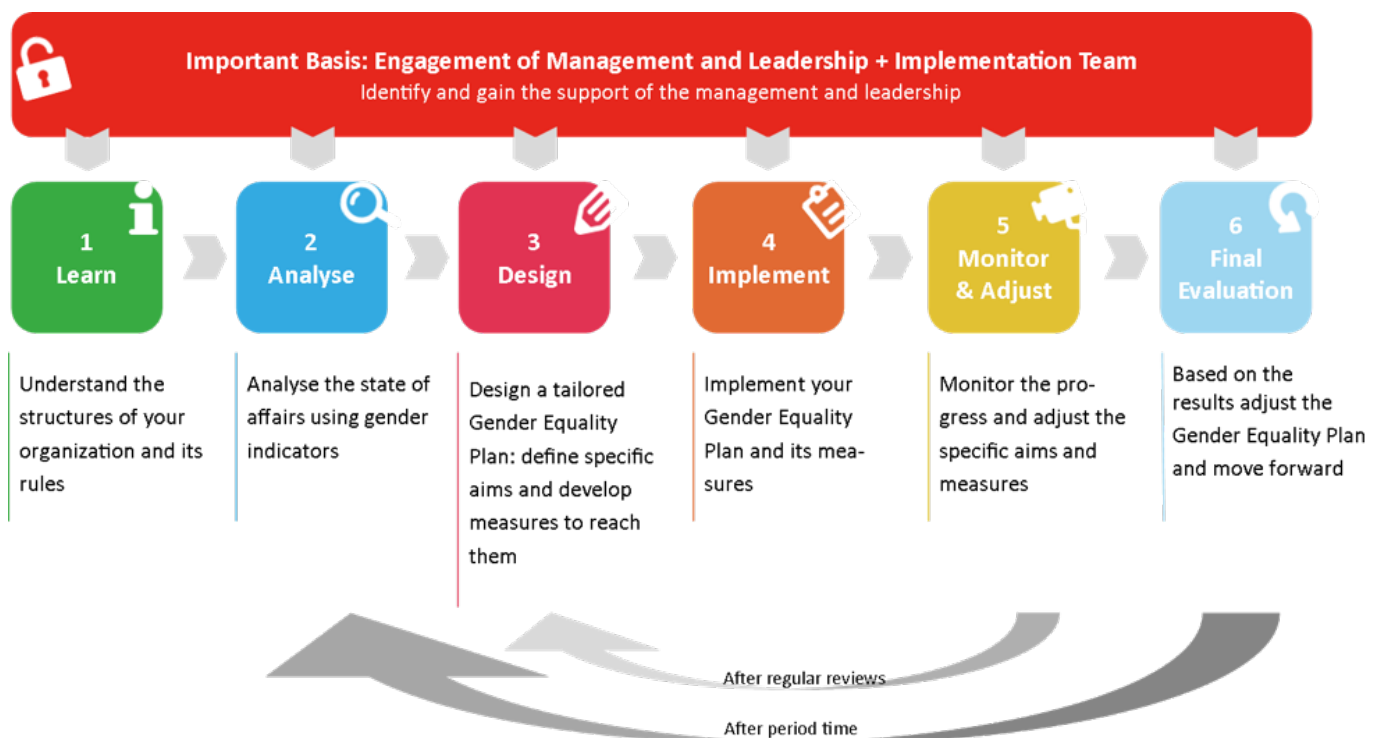

GENERA Roadmap - customize Gender Equality Plans

Download the entire Roadmap document

Overview of the implementation process

The GENERA Roadmap provides a guideline through the design and implementation of a Gender Equality Plan until its final evaluation. The steps involved in the process are not arbitrary, but reflect models used in theories of organisational change and change processes, as well as policy analysis (Krüger, 2006 ¹; Kotter International ², 2017; Jann & Wegrich, 2014 ³). Within the GENERA Project, the process leading to a sustainable GEP involves six distinct steps, which are directly connected with the support of the top-level of management and leadership and the Implementation Team.

- The Basis
- 1. Learn
- 2. Analyse
- 3. Design
- 4. Implement
- 5. Monitor & Adjust
- 6. Final Evaluation

Figure 1: Based on: EIGE, 2016 ⁴; Weber, 2016 ⁵; WGEA, 2014 ⁶

- [The Basis](#)
- [1. Learn](#)
- [2. Analyse](#)
- [3. Design](#)
- [4. Implement](#)
- [5. Monitor & Adjust](#)
- [6. Final Evaluation](#)
- [GENERA Template for data collection](#)
- [GENERA Fields of Action](#)