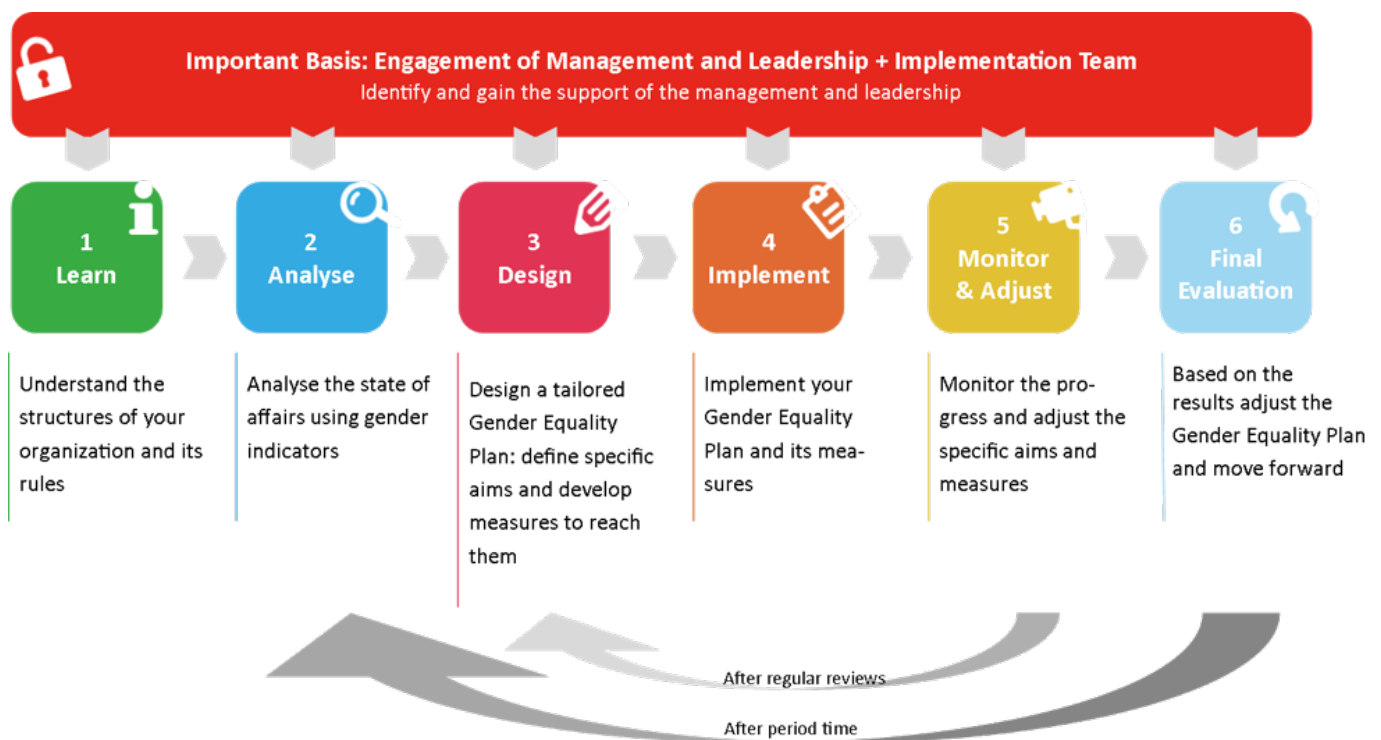

# GENERA Roadmap - customize Gender Equality Plans

Download the entire Roadmap document

## Overview of the implementation process

The GENERA Roadmap provides a guideline through the design and implementation of a Gender Equality Plan until its final evaluation. The steps involved in the process are not arbitrary, but reflect models used in theories of organisational change and change processes, as well as policy analysis (Krüger, 2006 <sup>1</sup>; Kotter International <sup>2</sup>, 2017; Jann & Wegrich, 2014 <sup>3</sup>). Within the GENERA Project, the process leading to a sustainable GEP involves six distinct steps, which are directly connected with the support of the top-level of management and leadership and the Implementation Team.

Figure 1: Based on: EIGE, 2016 <sup>4</sup>; Weber, 2016 <sup>5</sup>; WGEA, 2014 <sup>6</sup>

- [The Basis](#)
- [1. Learn](#)
- [2. Analyse](#)
- [3. Design](#)
- [4. Implement](#)
- [5. Monitor & Adjust](#)
- [6. Final Evaluation](#)
- [GENERA Template for data collection](#)
- [GENERA Fields of Action](#)