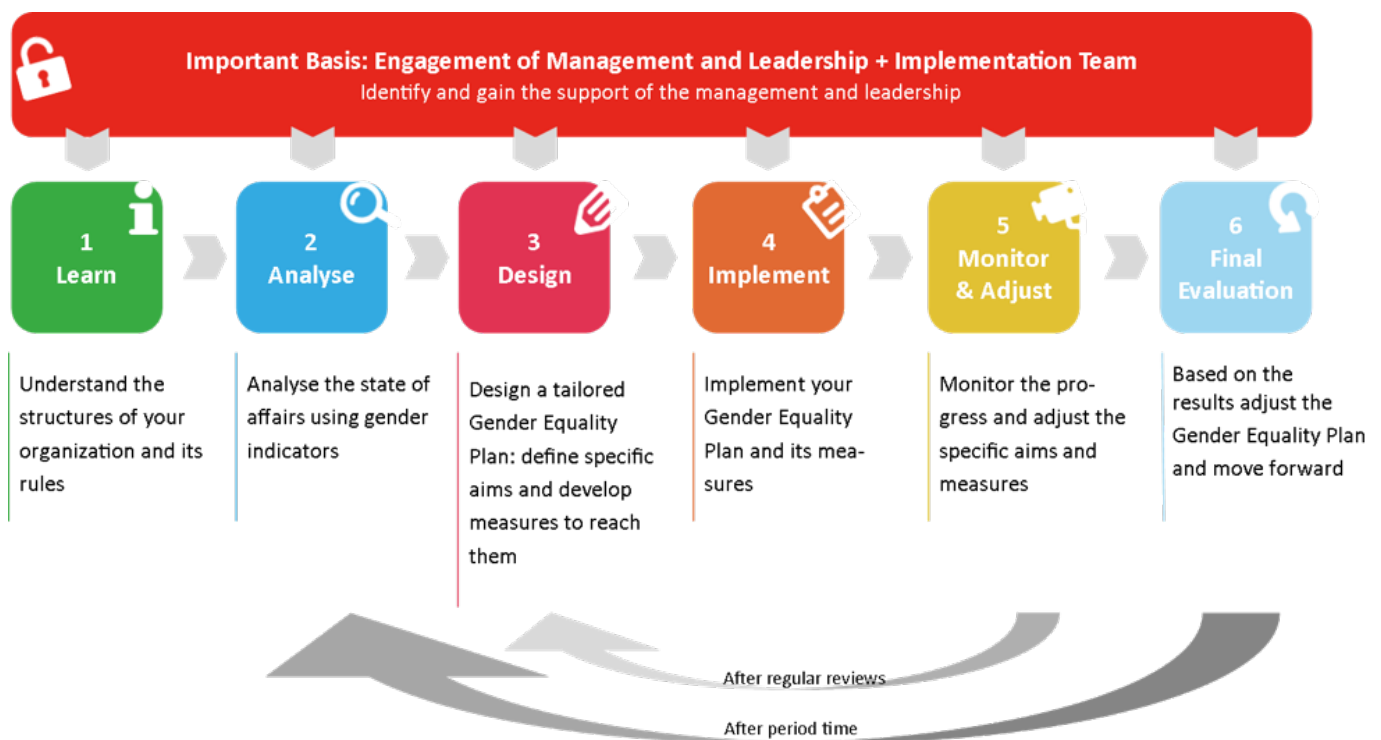

GENERA Roadmap - customize Gender Equality Plans

Download the entire Roadmap document

Overview of the implementation process

The GENERA Roadmap provides a guideline through the design and implementation of a Gender Equality Plan until its final evaluation. The steps involved in the process are not arbitrary, but reflect models used in theories of organisational change and change processes, as well as policy analysis (Krüger, 2006¹; Kotter International², 2017; Jann & Wegrich, 2014³). Within the GENERA Project, the process leading to a sustainable GEP involves six distinct steps, which are directly connected with the support of the top-level of management and leadership and the Implementation Team.

Figure 1: Based on: EIGE, 2016⁴; Weber, 2016⁵; WGEA, 2014⁶

- [The Basis](#)
- [1. Learn](#)
- [2. Analyse](#)
- [3. Design](#)
- [4. Implement](#)
- [5. Monitor & Adjust](#)
- [6. Final Evaluation](#)
- [GENERA Template for data collection](#)
- [GENERA Fields of Action](#)